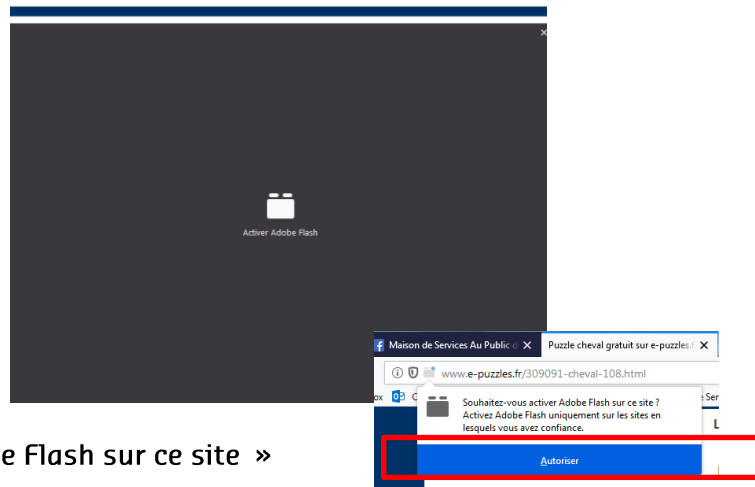

3. Activer Adobe Flash (en cliquant sur le milieu de l'écran noir)